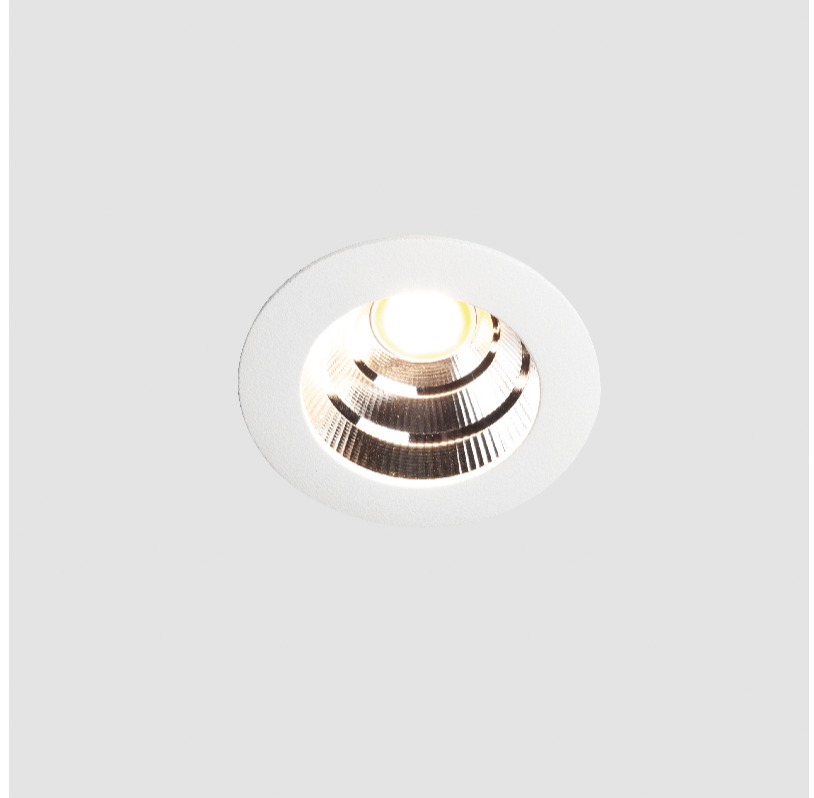

GENERAL

Series: Oiko
Subseries: Oiko Standard
Partner: Prolicht
Division: Architectural
Installation: Recessed
Product Type: Downlight
Mounting Location: Ceiling
Light Distribution: Downlight

PHYSICAL

Aperture Sizes - Downlights: 1"
Shape: Round
Diameter (mm): 64
Diameter (in): 2 1/2
Height (mm): 74
Height (in): 2 15/16
Ceiling Thickness (mm): 10 / 12.5 / 15
Ceiling Thickness (in): 3/8 or 1/2 or 9/16
Min. Recessing Depth (mm): 90
Min. Recessing Depth (in): 3 9/16
Weight (kg): 0.22
Weight (lbs): 0.49
Fixture Finish: SSR / BKV / CWI / CRY / HAB / UFT / ITA / RUA / FTG / MYG / LOD / PUS / FRO / FUP / KIA / POP / BLS / SPG / MEY / GOH / CHC / COM / ABZ / JAG / OBR / MOS / ROR
Fixture Material: Aluminum Die Cast
Cut-out Measurements: D. - 60mm / 2 3/8"

ELECTRICAL

Lamp Type: LED (Zhaga Standard)
Total Output Wattage (W): 15
Dimming: Dali Dimming
Driver Included: No
Driver Location: Remote
Driver Type: Constant Current - 120Vac
Input Voltage (V): 120
Constant Current (MA): 350

LED

Number of LEDs: 1
Color Temperature (°K): Warm Dim
Max. Delivered Lumen (lm): 760
Nominal Lumen (lm): 1140
CRI: >90 CRI
Lamp Life (hrs): 50000

OPTICAL

Reflector: 20 / 40 / 60

RATINGS AND CERTIFICATIONS

Certified By: Certified for North American Standards
IP rating: IP20