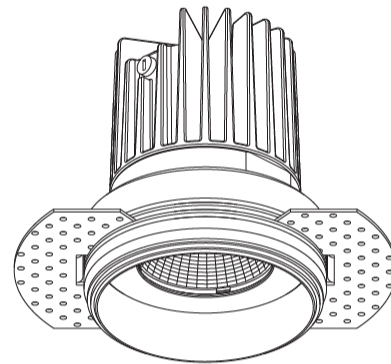

GENERAL

Series: Oiko
Subseries: Oiko Standard
Partner: Prolicht
Division: Architectural
Installation: Trimless
Product Type: Downlight
Mounting Location: Ceiling
Light Distribution: Downlight

PHYSICAL

Aperture Sizes - Downlights: 2"
Shape: Round
Diameter (mm): 65
Diameter (in): 2 9/16
Height (mm): 90
Height (in): 3 9/16
Ceiling Thickness (mm): 10 / 12.5 / 15
Ceiling Thickness (in): 3/8 or 1/2 or 9/16
Min. Recessing Depth (mm): 110
Min. Recessing Depth (in): 4 5/16
Weight (kg): 0.313
Weight (lbs): 0.690
Fixture Finish: SSR / BKV / CWI / CRY / HAB / UFT / ITA / RUA / FTG / MYG / LOD / PUS / FRO / FUP / KIA / POP / BLS / SPG / MEY / GOH / CHC / COM / ABZ / JAG / OBR / MOS / ROR
Fixture Material: Aluminum Die Cast
Cut-out Measurements: 79mm / 3 1/8"
Upon Request: Unique Sizes Unique Ceiling Thickness

ELECTRICAL

Lamp Type: LED (Zhaga Standard)
Input Wattage (W): 16.5
Total Output Wattage (W): 14.7
Dimming: Dali Dimming
Driver Included: No
Driver Location: Recessed Housing
Driver Type: Constant Current - 120Vac
Driver Class: Class 2
Input Voltage (V): 120 - 277
Constant Current (MA): 350

LED

Color Temperature (°K): Warm Dim
Max. Delivered Lumen (lm): 770
CRI: >90 CRI
Lamp Life (hrs): 50000
Upon Request: Special Color Temperature RGB-W Tunable White Special LED

OPTICAL

Reflector: 20 / 40 / 60
Upon Request: Special Beam Angles

RATINGS AND CERTIFICATIONS

Certified By: Certified for North American Standards
IP rating: IP20

90mm 3 9/16"

Ø 65mm 2 9/16"

Ø 115mm 4 1/2"

110mm
4 3/8"

79mm
3 1/8"

10 | 12 1/2 | 15
3/8" | 1/2" | 9/16"